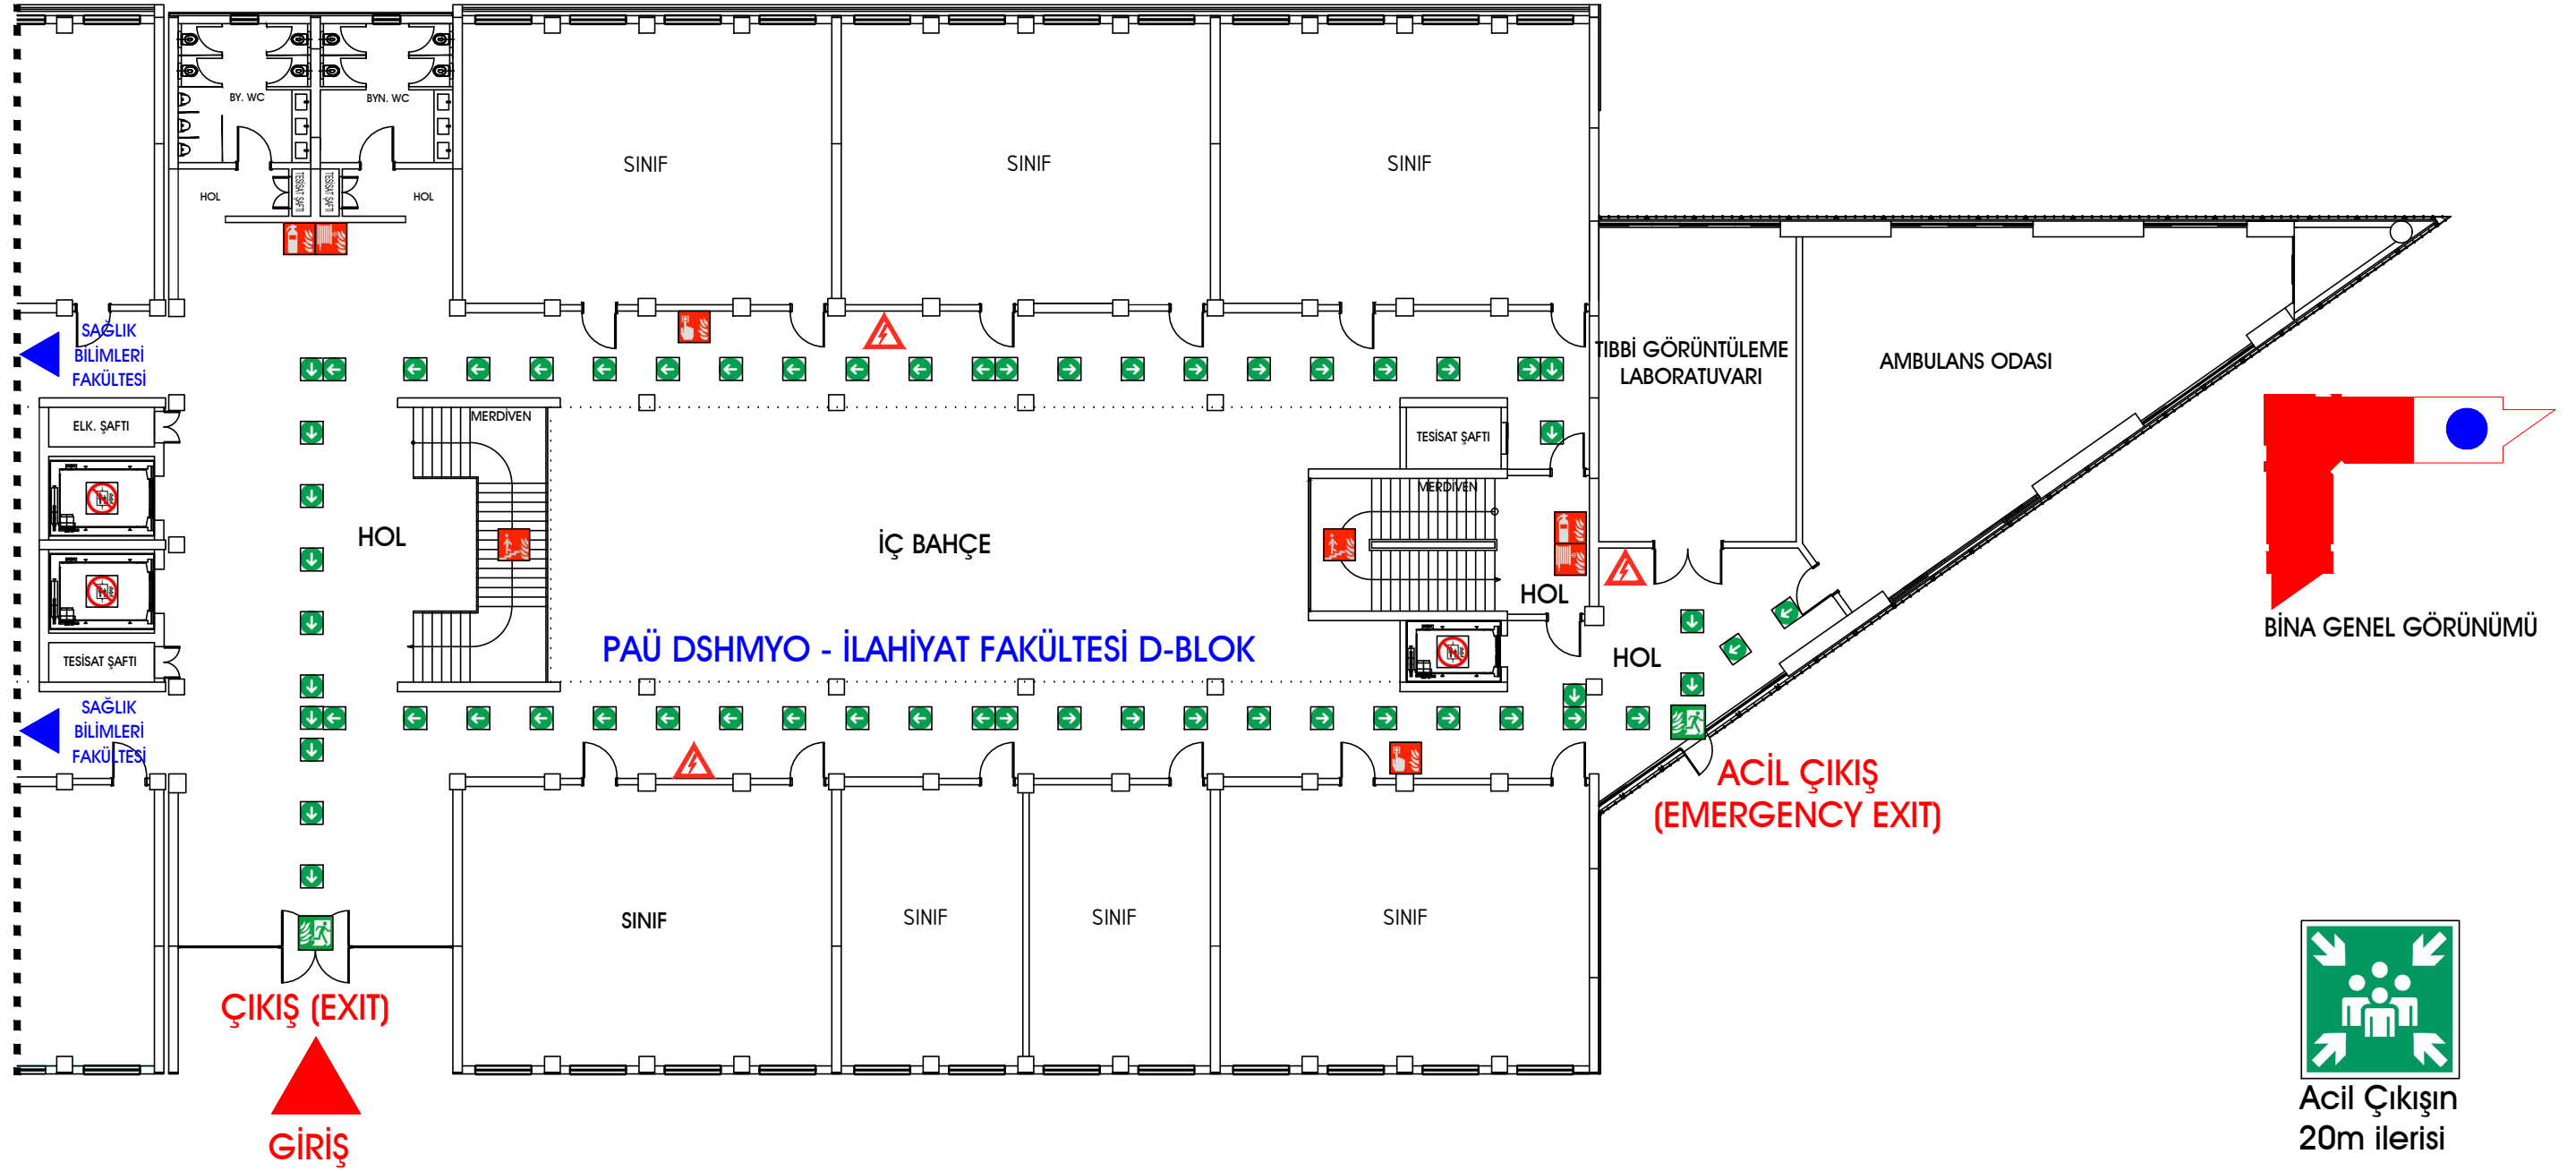

## ACİL DURUM TAHLİYE PLANI (Emergency Evacuation Plan)

 BURADASINIZ  
You Are Here

 ELEKTRİK PANOSU  
Electric Panel

 İLK YARDIM  
First Aid

 YANGINDA ASANSÖR KULLANMAYIN  
Do Not Use in Fire Elevator

 TOPLANMA NOKTASI  
Evacuation Assembly Point

 YANGIN MERDİVENİ  
Fire Stairs

 KAÇIŞ YÖNÜ  
Escape Route

 YANGIN ALARM BUTONU  
Fire Alarm Button

 YANGIN SÖNDÜRME TÜPÜ  
Fire Extinguisher

 YANGIN HORTUMU DOLABI  
Fire Hose Cabinet

 YANGIN KAÇIŞ  
Fire Exit

## ZEMİN KAT PLANI